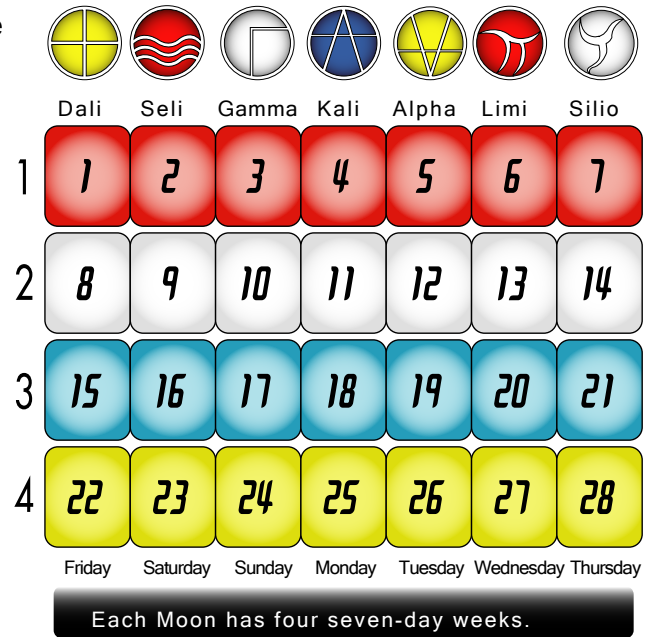

In actuality the moon goes around the Earth thirteen times a year. This means that the 13 Moon calendar is a genuine solar-lunar calendar which measures the Earth's orbit around the sun by the lunar average of 28 days. Thirteen perfect months of 28 days = 52 perfect weeks of 7 days = 364 days. The 365th day is called the Day Out of Time because it is no day of the week or month at all. This day which falls on the Gregorian correlate date of July 25 is a day for forgiveness and for the artistic celebration of life and freedom.

The synchronization, or new year's date of the 13 Moon calendar is July 26. This corresponds to the rising of the great star Sirius. This makes the 13 Moon Calendar a tool for harmonizing ourselves with the galaxy.

One of the great advantages of the 13 Moon Calendar is that day/date calculations are amazingly simple. The first day of every Moon is always a 13 Moon Dali. The last day of every Moon is always a 13 Moon Silio. The Gregorian calendar makes day/date calculations very difficult because the months are of unequal measure so the days and dates of the week vary from month to month and year to year. The Gregorian correlate dates are found at the bottom of each 13 Moon date. Find your birthday, every year it will always be on the same day of the same 13 Moon week.