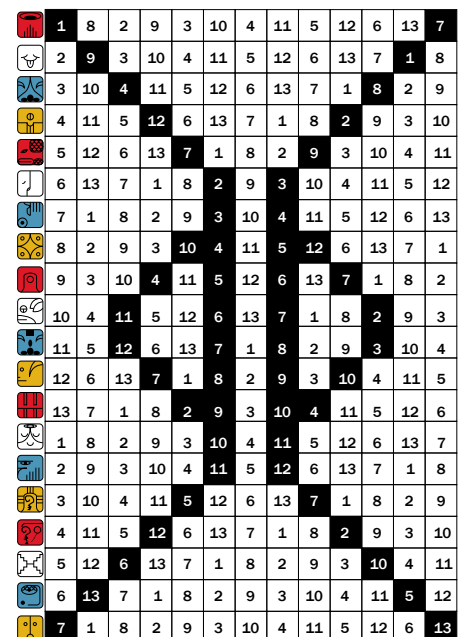

Harmonic Module. 260 days.